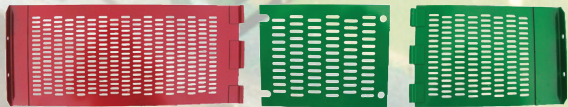

Clean Grain and Return Elevator Doors

Clean Grain Auger Floors

Proven for 20 Years

Slotted Combine Screens

Feeder House Floors for Beans, Peas, Soybeans, etc. Slotted screens do not plug with small stones or beans. Angled slots ensure maximum removal of dirt. Reduce combine wear.

NO TOOLS NEEDED

Spring loaded pins hold doors in place over screened area for small seed crops

JJEB

ENTERPRISES

Horndean MB

204-829-3324

www.JJEB.ca